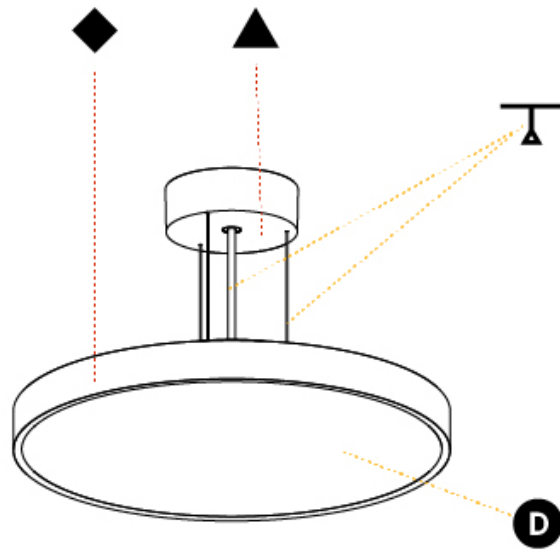

Certified By: Certified for North American Standards
 IP rating: IP20

Ø 400mm 15 3/4"

51mm 2"
 86mm 3 3/8" 2000-6000mm max.

SIGN DIVA KORONA SUSPENSION

A300011-

PROJECT	_____
TYPE	_____
SPECIFIER	_____
QUANTITY	_____
DATE	_____