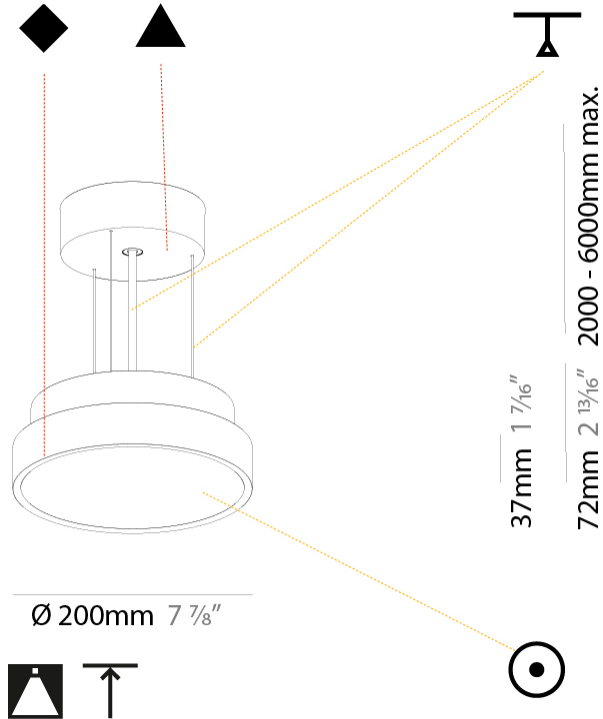

GENERAL

Series: Sign Diva
Subseries: Sign Diva
Brand: Prolicht
Division: Architectural
Mounting Type: Suspension
Mounting Location: Ceiling
Subcategory: Pendant

PHYSICAL

Shape: Round
Diameter (mm): 200
Diameter (in): 7 7/8
Height (mm): 72
Height (in): 2 13/16
Max. Overall Height (mm): 2072
Max. Overall Height (in): 81 9/16
Light Distribution: Direct
Weight (kg): 1.732
Weight (lbs): 3.818

Diffuser: PMMA - Opal / Micro-Prism / Sparkling Secret / Vintage Industrial with Shine Ring
Fixture Finish: SSR / BKV / CWI / CRY / HAB / UFT / ITA / RUA / FTG / MYG / LOD / PUS / FRO / FUP / KIA / POP / BLS / SPG / MEY / GOH / GUM / CHC / COM / ABZ / JAG / OBR / MOS / ROR
Fixture Material: Extruded Aluminum / Steel
Cable Details: 2000mm or 6000mm Transparent Cable

ELECTRICAL

Lamp Type: LED (Zhaga Standard)
Input Wattage (W): 12.1
Total Output Wattage (W): 11
Dimming: Tri-Mode (Non-Dimming and Phase Dimming (120Vac only) and 0-10V Dimming)
Driver Included: Yes
Driver Location: Integrated
Driver Type: Constant Current - Universal
Driver Class: Class 2
Input Voltage (V): 120 - 277
Constant Current (MA): 350

LED

Color Temperature (°K): 2700 / 3000 / 3500 / 4000
Max. Delivered Lumen (lm): 776 / 970 / 980 / 1000
CRI: >90 CRI
Lamp Life (hrs): 50000

OPTICAL

RATINGS AND CERTIFICATIONS

Certified By: Certified for North American Standards
IP rating: IP20