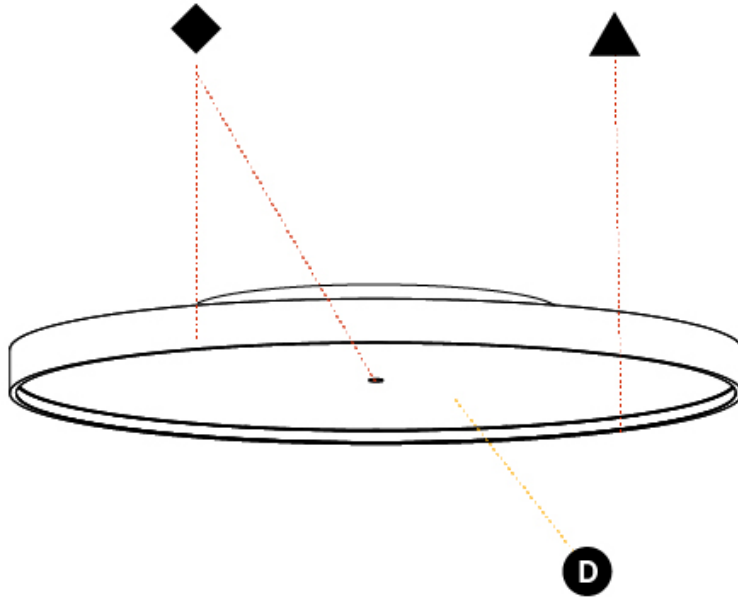

SIGN DIVA KORONA SURFACE

A3D103-

PROJECT	_____
TYPE	_____
SPECIFIER	_____
QUANTITY	_____
DATE	_____

A