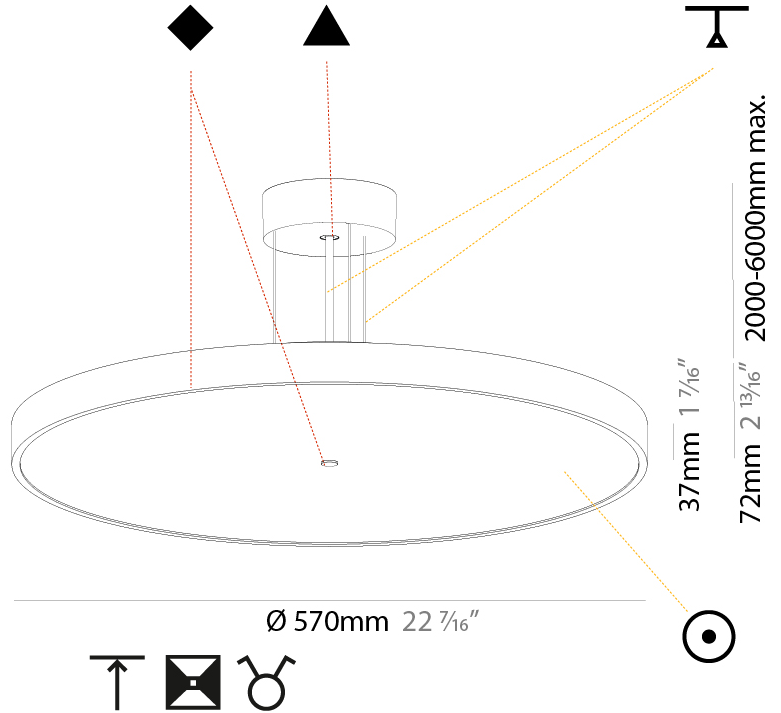

GENERAL

Series: Sign Diva
Subseries: Sign Diva
Brand: Prolicht
Division: Architectural
Mounting Type: Suspension
Mounting Location: Ceiling
Subcategory: Pendant

PHYSICAL

Shape: Round
Diameter (mm): 570
Diameter (in): 22 7/16
Height (mm): 72
Height (in): 2 13/16
Max. Overall Height (mm): 6072
Max. Overall Height (in): 239 7/16
Light Distribution: Direct / Indirect
Weight (kg): 8.548
Weight (lbs): 18.85
Diffuser: PMMA - Opal / Micro-Prism / Sparkling Secret / Vintage Industrial with Shine Ring
Fixture Finish: SSR / BKV / CWI / CRY / HAB / UFT / ITA / RUA / FTG / MYG / LOD / PUS / FRO / FUP / KIA / POP / BLS / SPG / MEY / GOH / GUM / CHC / COM / ABZ / JAG / OBR / MOS / ROR
Fixture Material: Extruded Aluminum / Steel
Cable Details: 2000mm or 6000mm Transparent Cable

ELECTRICAL

Lamp Type: LED (Zhaga Standard)
Input Wattage (W): 80.3
Total Output Wattage (W): 53 / 18
Dimming: Tri-Mode (Non-Dimming and Phase Dimming (120Vac only) and 0-10V Dimming)
Driver Included: Yes
Driver Location: Integrated
Driver Type: Constant Current - Universal
Driver Class: Class 2
Input Voltage (V): 120 - 277
Constant Current (MA): 350

LED

Color Temperature (°K): 2700 / 3000 / 3500 / 4000
Max. Delivered Lumen (lm): 6110 / 7650 / 7801 / 7960
CRI: >90 CRI
Lamp Life (hrs): 50000

OPTICAL

RATINGS AND CERTIFICATIONS

Certified By: Certified for North American Standards
IP rating: IP20